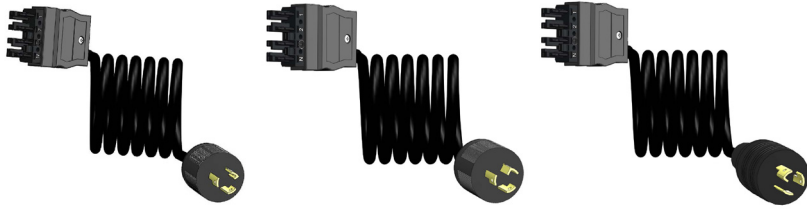

PS/PSO

Whips - Full Switch	Voltage	Description	Nema Config
PS780/PSO780	120-277v	Power Supply, 6', 18/3 SJTOW, Whip, 4-Pin Platform, [4A], Full Switch, Black	n/a
PS781/PSO781	120-277v	Power Supply, 11', 18/3 SJTOW, Whip, 4-Pin Platform, [4A], Full Switch, Black	n/a
PSO780-JBC	120-277v	Cord Pendant Power Supply: 6', 18/3 SJTOW, Whip, 4-pin Platform, [4A], Full Switch, Black, with Junction Box Cover and Strain Relief	n/a
PSO781-JBC	120-277v	Cord Pendant Power Supply: 11', 18/3 SJTOW, Whip, 4-pin Platform, [4A], Full Switch, Black, with Junction Box Cover and Strain Relief	n/a
PSO816	120-277v	Power Supply, 11', 18/3 SJTOW, Whip, 5-Pin Platform, Full Switch, [5D], Black [For 100% Light level ONLY, on full dimming fixture]	n/a
PSO838	120-277v	Power Supply, 6', 18/3 SJTOW, Whip, 5-Pin Platform, [5D], Full Switch, Black [For 100% Light level ONLY, on full dimming fixture]	n/a
PSO814	347v/480v	Power Supply, 6', 18/3 STOW, Whip, 5-Pin Platform, [5A], Full Switch, Black	n/a
PSO815	347v/480v	Power Supply, 11', 18/3 STOW, Whip, 5-Pin Platform, [5A], Full Switch, Black	n/a
PSO815-BWG	208/240/347/480v	Power Supply, 11', 18/3 STOW, 5-Pin Whip, [5A], Platform, Full Switch, Black [Black, White, Green, Configuration]	n/a
PSO849	347v/480v	Power Supply, 11', 18/3 STOW, 347V/480v, Whip, 5-Pin Platform [5E], Full Switch, Black [For 100% Light level ONLY, on full dimming fixture]	
Whips - Full Dimming	Voltage	Description	Nema Config
PSO875	120-277v	Power Supply, 11', 18/5 SJTOW, 120/277v, Whip, 5-Pin Platform [5F], For Fixtures Using External/Non-Fixture Mounted Dimming Controls, Example: Dimming Wall Switch, Black	n/a
CPS0930	347v/480v	Power Supply, 6', 18/5 STOW, 347v/480v, Whip, 5-Pin Platform [5G], For Fixtures Using External/Non-Fixture Mounted Dimming Controls, Example: Dimming Wall Switch, Black	n/a
Straight Blade Cords	Voltage	Description	Nema Config
PSO700	120v	Power Supply, 6', 18/3 SJTOW, 15a, Straight Blade, 4-Pin Platform, [4A], Full Switch, Black	5-15P
PSO701	120v	Power Supply, 11', 18/3 SJTOW, 15a, Straight Blade, 4-Pin Platform, [4A], Full Switch, Black	5-15P
PSO817	120v	Power Supply, 6', 18/3 SJTOW, 15a, Straight Blade, 5-Pin Platform, [5D], Full Switch, Black [For 100% Light level ONLY, on full dimming fixture]	5-15P
PSO845	120v	Power Supply, 11', 18/3 SJTOW, 15a, Straight Blade, 5-Pin Platform, [5D], Full Switch, Black [For 100% Light level ONLY, on full dimming fixture]	5-15P